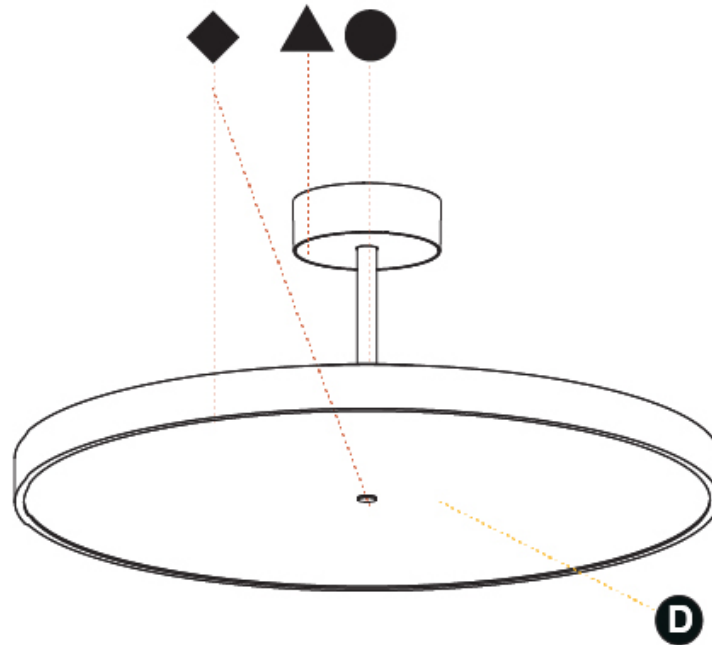

SIGN DIVA TUBE KORONA SUSPENSION

A300028-

PROJECT

TYPE

SPECIFIER

QUANTITY

DATE